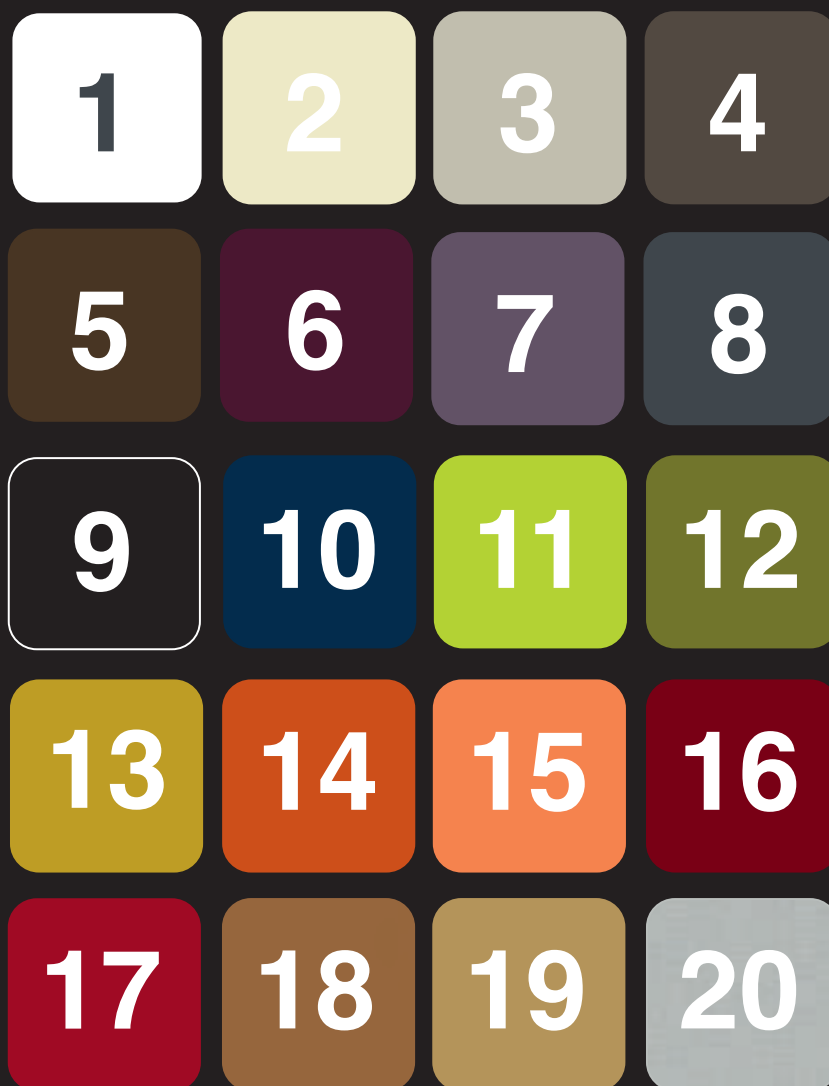

MAT SI LUCIOS

Culorile de mai jos sunt orientative.

56_

1.	cod. A1 cod. A2	bianco mat bianco lucios	8.	cod. AN1 cod. AN2	antracit mat antracit lucios	15.	cod. ML1 cod. ML2	melone mat melone lucios
2.	cod. P1 cod. P2	pergamo mat pergamo lucios	9.	cod. NR1 cod. NR2	nero mat nero lucios	16.	cod. BD1 cod. BD2	bordeaux mat bordeaux lucios
3.	cod. SB1 cod. SB2	sabbia mat sabbia lucios	10.	cod. PT1 cod. PT2	petrolio mat petrolio lucios	17.	cod. RS1 cod. RS2	rosso vivo mat rosso vivo lucios
4.	cod. CA1 cod. CA2	cacao mat cacao lucios	11.	cod. BM1 cod. BM2	bamboo mat bamboo lucios	18.	cod. CO1 cod. CO2	copper mat copper lucios
5.	cod. MK1 cod. MK2	moka mat moka lucios	12.	cod. MS1 cod. MS2	muschio mat muschio lucios	19.	cod. OR1 cod. OR2	oro mat oro lucios
6.	cod. MZ1 cod. MZ2	melanzana mat melanzana lucios	13.	cod. SN1 cod. SN2	senape mat senape lucios	20.	cod. AG1 cod. AG2	argento mat argento lucios
7.	cod. IR1 cod. IR2	iris mat iris lucios	14.	cod. TM1 cod. TM2	tramonto mat tramonto lucios